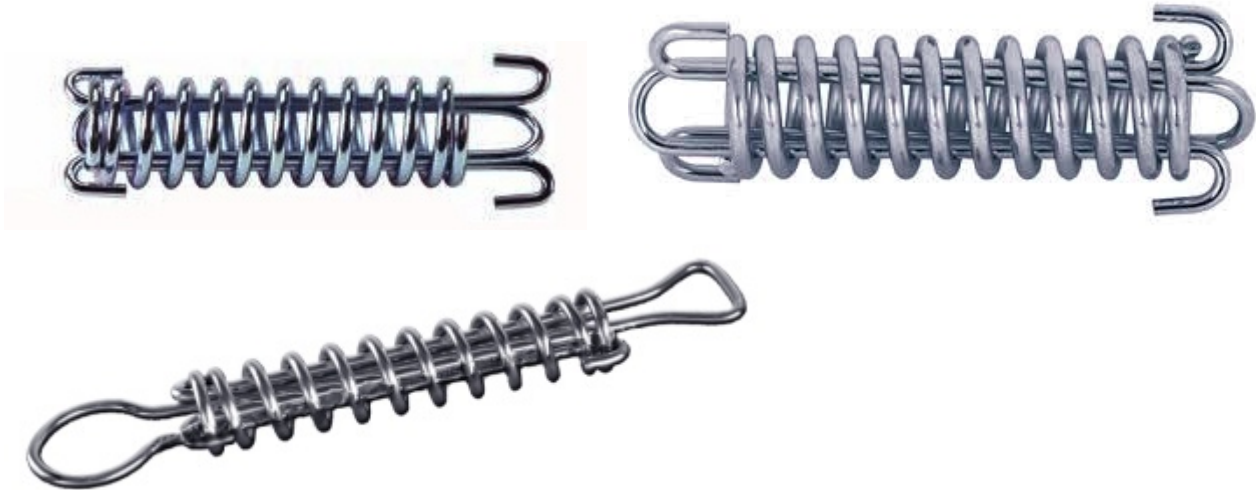

Drawbar Compression Springs

Drawbar Compression Springs

Drawbar Compression Springs are available in Heavy Duty as well as Medium Duty. They are available in 2 sizes - Large and Small

ADDEESS:

1414 Dalamal Towers, "B" Wing, Nariman Point,
Mumbai 400021, India